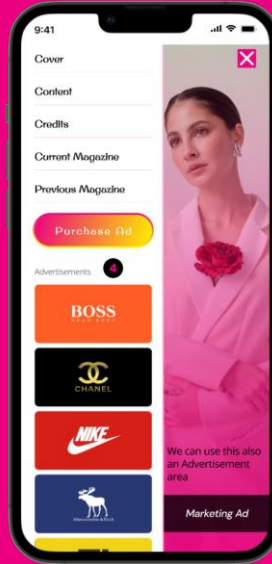

Envigi Magazine Dimensions of Magazine User Guide

By Envigi Team

magazine Envigi

Check the User Guide for Required sizes to create and Upload Assets to your Magazine.

- **Follow the User Guide**
Look for suggested Dimensions
- **Create Assets/Magazines**
Create Assets in Required Sizes.
- **Upload as Magazine**
Upload the Assets then View in Mobile App.

— Once Uploaded Assets to Your Magazine, Your Magazine will Look like this!

1. Header icon

4. Side Menu

3. Cover Page

2. Footer icons

4. Side Menu icons

1. Footer icon

1.1 Footer Ad Page

Iphone 14 Plus :W-428 xH-926 (reference purpose)

Nav Bar Brand Logo & Images

Follow and Upload Required Sizes/Dimensions
to fit in the Mobile App

Upload Image with Required Size/Dimension.

Sizes/Dimensions (Width X Height)

1x - 64x64,

2x - 128x128,

3x - 192x192

Image Format:

PNG (Portable Network Graphics)

Upload Magazine at :

[Envigi \(envigimagazine.com\)](http://envigimagazine.com)

Nav bar- Brand Advertising logo