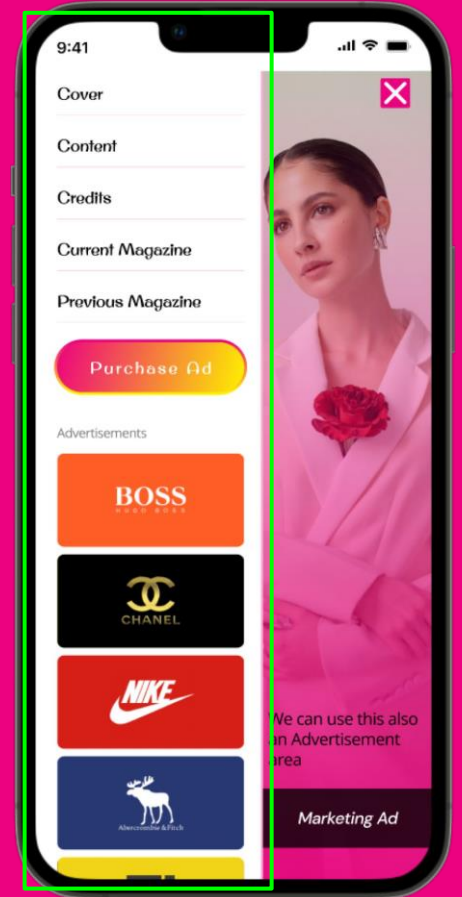

Iphone 14 Plus :W-428 xH-926 (reference purpose)

Nav Bar Brand Logo & Images

Follow and Upload Required Sizes/Dimensions
to fit in the Mobile App

Upload Image with Required Size/Dimension.

Sizes/Dimensions (Width X Height)

1x - 64x64,

2x - 128x128,

3x - 192x192

Image Format:

PNG (Portable Network Graphics)

Upload Magazine at :

[Envigi \(envigimagazine.com\)](http://envigimagazine.com)

Nav bar- Brand Advertising logo

Nav bar- Brand Advertising Navigation Page

Upload Image with Required Size/Dimension.

Sizes/Dimensions (Width X Height)

1x - 428x674,

2x - 856x1348,

3x - 1284x2022

Image Format:

PNG (Portable Network Graphics)

Upload Magazine at :

[Envigi \(envigimagazine.com\)](http://envigimagazine.com)

Side Menu Brand Logos & Images

Follow and Upload Required Sizes/Dimensions
to fit in the Mobile App

Upload Image with Required Size/Dimension.